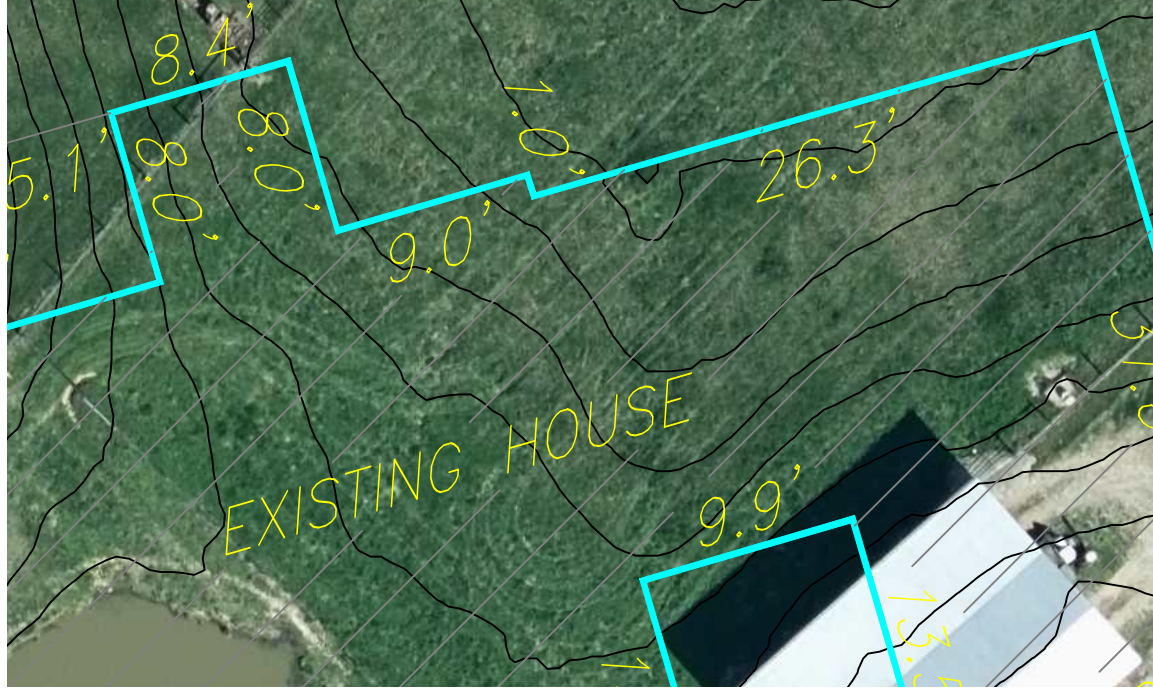

LOT 1
1.175 ACRES

LOT 6
6.938 ACRES
302215 SQFT

LOT 2
1.218 ACRES

LOT 3
1.150 ACRES

LOT 4
1.162 ACRES

LOT 5
1.162 ACRES

RINEVILLE ROAD

EXISTING HOUSE

8" PEELAW
W/ 10" ID CAP

40.0'

50.0'

40.0'

40.0'